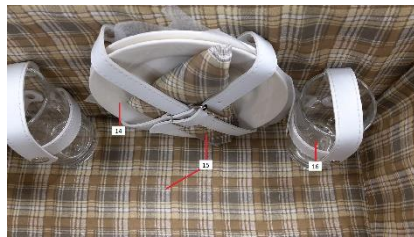

SUSTAINABILITY DECLARATION

Item number
MO6194

Item description

Wicker 4 person picnic basket set with 4 stainless steel spoons, forks and knives, 4 ceramic plates, 4 glasses, 1 bottle opener and 4 polycotton napkins.

Material content

Part	Component description	Position	Material	Weight Percentage
1	Basket	Basket	Wicker	64,00%
2	Metal buckle	Closure	Iron	1,00%
3	Strap	Closure	Polyurethane (PU)	1,00%
4	Metal buckle	Closure	Iron	
5	Handle	Cultery set	Polypropylene (PP)	3,00%
6	Fork, knife and spoon	Cultery set	Stainless steel 430 Carbon Manganese Phosphorus Sulphur Silicone Chromium Nickel Iron	1,60%
7	Handle of bottle opener	Bottle opener	Polypropylene (PP)	
8	Bottle opener	Bottle opener	Iron	
9	Knife of bottle opener	Bottle opener	Stainless steel 430	
10	Wine opener	Bottle opener	Iron	
11	Metal buckle	Basket	Iron	
12	Metal chain	Basket	Iron	
13	Plate	Plate	Ceramic	14,00%
14	Napkin and pad	-	Poly cotton	2,00%
15	Glass	-	Glass	13,40%
			Total	100,00%