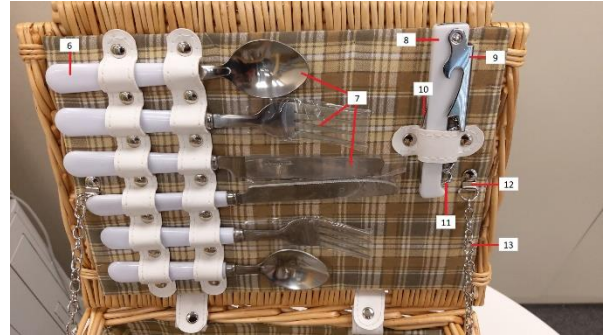

SUSTAINABILITY DECLARATION

Item number
MO6194

Item description

Wicker 4 person picnic basket set with 4 stainless steel spoons, forks and knives, 4 ceramic plates, 4 glasses, 1 bottle opener and 4 polycotton napkins.

Material content

Part	Component description	Position	Material	Weight Percentage
1	Basket	Basket	Wicker	64,00%
2	Metal buckle	Closure	Iron	1,00%
3	Strap	Closure	Polyurethane (PU)	1,00%
4	Metal buckle	Closure	Iron	
5	Handle	Cultery set	Polypropylene (PP)	3,00%
6	Fork, knife and spoon	Cultery set	Stainless steel 430 Carbon Manganese Phosphorus Sulphur Silicone Chromium Nickel Iron	1,60%
7	Handle of bottle opener	Bottle opener	Polypropylene (PP)	
8	Bottle opener	Bottle opener	Iron	
9	Knife of bottle opener	Bottle opener	Stainless steel 430	
10	Wine opener	Bottle opener	Iron	
11	Metal buckle	Basket	Iron	
12	Metal chain	Basket	Iron	
13	Plate	Plate	Ceramic	14,00%
14	Napkin and pad	-	Poly cotton	2,00%
15	Glass	-	Glass	13,40%
			Total	100,00%