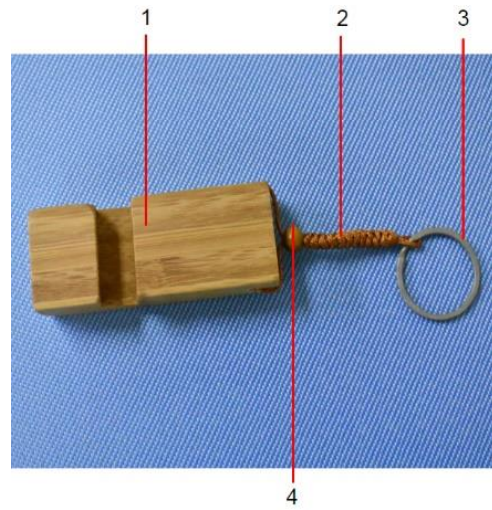

# SUSTAINABILITY DECLARATION

**Item number**  
MO9743

**Item description**  
Key ring with Smartphone stand in bamboo.

## Material content

Part	Component description	Position	Material	Weight Percentage
1	Phone holder	Body	Bamboo	83,97%
2	Key ring	Top	Iron	8,73%
3	Lanyard	Middle	Polyethylene terephthalate (PET)	3,80%
4	Bead	Middle	Wood	3,50%
			<b>Total</b>	<b>100,00%</b>