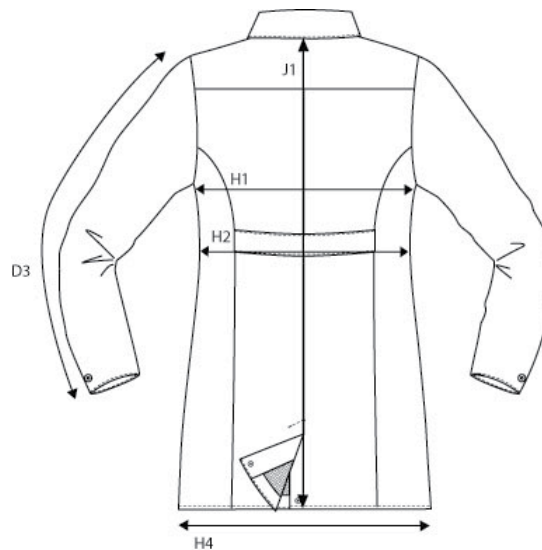

SIZE AND FIT: SEATTLE

SEATTLE Mens

Base size: M / Measurement (in cm)	Diagram	S	M	L	XL	XXL	3XL	4XL
SLEEVE LENGTH - from shoulderseam	D3	64,75	66,5	68,25	70	71,75	73,5	75,25
1/2 CHEST WIDTH at armhole	H1	54	57	60	63	66	69	72
1/2 WAIST	H2	53	56	59	62	65	68	71
1/2 BOTTOM WIDTH	H4	53	56	59	62	65	68	71
FULL LENGTH at centre back	J1	80	83	86	89	92	95	98

SEATTLE Ladies

Base size: M / Measurement (in cm)	Diagram	XS	S	M	L	XL	XXL	3XL
SLEEVE LENGTH - from shoulderseam	D3	63	64	65	66	67	68	69
1/2 CHEST WIDTH at armhole	H1	45	48	51	54	57	60	64
1/2 WAIST	H2	42	45	48	51	54	57	61
1/2 BOTTOM WIDTH	H4	54	57	60	63	66	69	73
FULL LENGTH at centre back	J1	81	83	85	87	89	91	93