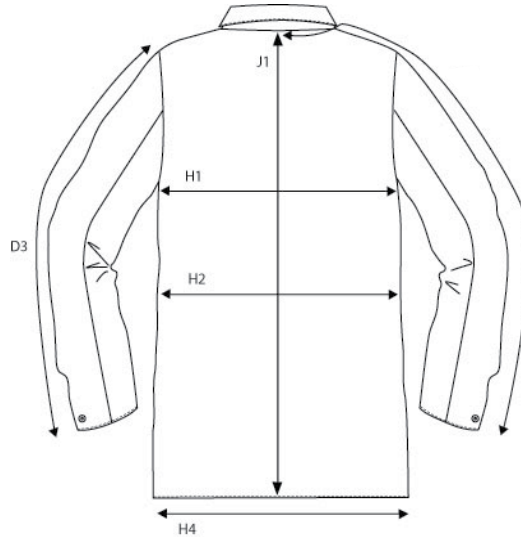

SIZE AND FIT: SEATTLE

SEATTLE Mens

Base size: M / Measurement (in cm)	Diagram	S	M	L	XL	XXL	3XL	4XL
SLEEVE LENGTH - from shoulderseam	D3	64,75	66,5	68,25	70	71,75	73,5	75,25
1/2 CHEST WIDTH at armhole	H1	54	57	60	63	66	69	72
1/2 WAIST	H2	53	56	59	62	65	68	71
1/2 BOTTOM WIDTH	H4	53	56	59	62	65	68	71
FULL LENGTH at centre back	J1	80	83	86	89	92	95	98

SEATTLE Ladies

Base size: M / Measurement (in cm)	Diagram	XS	S	M	L	XL	XXL	3XL
SLEEVE LENGTH - from shoulderseam	D3	63	64	65	66	67	68	69
1/2 CHEST WIDTH at armhole	H1	45	48	51	54	57	60	64
1/2 WAIST	H2	42	45	48	51	54	57	61
1/2 BOTTOM WIDTH	H4	54	57	60	63	66	69	73
FULL LENGTH at centre back	J1	81	83	85	87	89	91	93