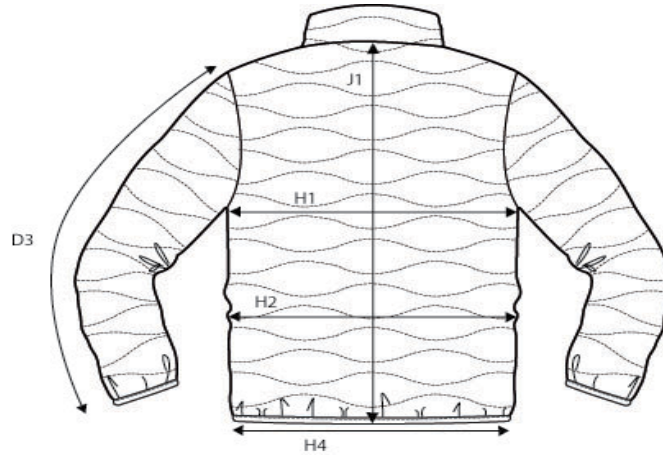

SIZE AND FIT: SIERRA

**SIERRA Mens**

Base size: <b>M</b> / Measurement (in cm)	Diagram	S	M	L	XL	XXL	3XL	4XL
SLEEVE LENGTH from shoulderseam	D3	68,25	<b>70</b>	71,75	73,5	75,25	77	78,75
1/2 CHEST WIDTH at armhole	H1	53	<b>56</b>	59	62	65	68	71
1/2 WAIST WIDTH	H2	51	<b>54</b>	57	60	63	66	69
1/2 BOTTOM WIDTH	H4	47	<b>50</b>	53	56	59	62	65
FULL LENGTH at centre back	J1	68	<b>71</b>	74	77	80	83	86

**SIERRA Ladies**

Base size: <b>M</b> / Measurement (in cm)	Diagram	XS	S	M	L	XL	XXL	3XL
SLEEVE LENGTH from shoulderseam	D3	60	61,5	<b>63</b>	64,5	66	67,5	69
1/2 CHEST WIDTH at armhole	H1	44	47	<b>50</b>	53	56	59	63
1/2 WAIST	H2	39	42	<b>45</b>	48	51	54	58
1/2 BOTTOM WIDTH	H4	42	45	<b>48</b>	51	54	57	61
FULL LENGTH at centre back	J1	60	62	<b>64</b>	66	68	70	72