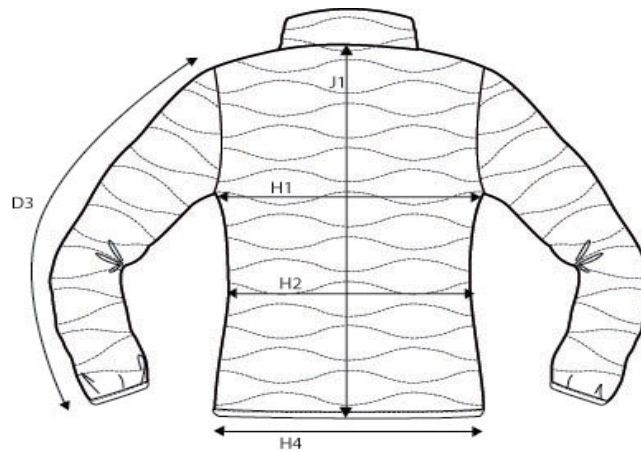

SIZE AND FIT: SIERRA

**SIERRA Mens**

Base size: <b>M</b> / Measurement (in cm)	Diagram	S	M	L	XL	XXL	3XL	4XL
SLEEVE LENGTH from shoulderseam	D3	68,25	<b>70</b>	71,75	73,5	75,25	77	78,75
1/2 CHEST WIDTH at armhole	H1	53	<b>56</b>	59	62	65	68	71
1/2 WAIST WIDTH	H2	51	<b>54</b>	57	60	63	66	69
1/2 BOTTOM WIDTH	H4	47	<b>50</b>	53	56	59	62	65
FULL LENGTH at centre back	J1	68	<b>71</b>	74	77	80	83	86

**SIERRA Ladies**

Base size: <b>M</b> / Measurement (in cm)	Diagram	XS	S	M	L	XL	XXL	3XL
SLEEVE LENGTH from shoulderseam	D3	60	61,5	<b>63</b>	64,5	66	67,5	69
1/2 CHEST WIDTH at armhole	H1	44	47	<b>50</b>	53	56	59	63
1/2 WAIST	H2	39	42	<b>45</b>	48	51	54	58
1/2 BOTTOM WIDTH	H4	42	45	<b>48</b>	51	54	57	61
FULL LENGTH at centre back	J1	60	62	<b>64</b>	66	68	70	72