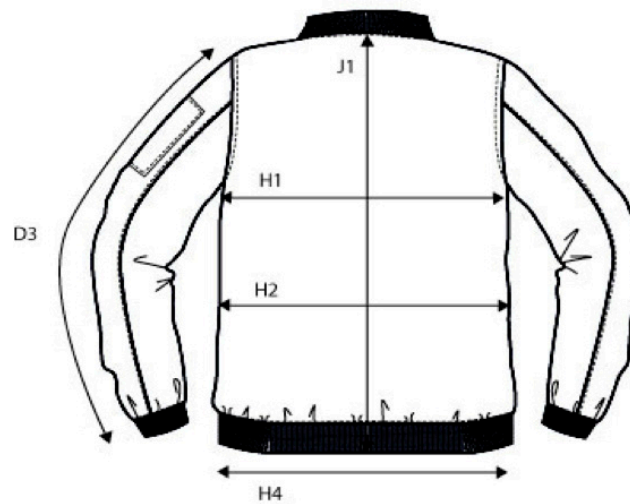

SIZE AND FIT: TRIBECA

**TRIBECA Mens**

Base size: <b>M</b> / Measurement (in cm)	Diagram	S	M	L	XL	XXL	3XL	4XL
CENTRE BACK TO END OF SLEEVE	D2	90,25	<b>92,75</b>	95,25	97,75	100,25	102,75	105,25
SLEEVE LENGTH - from shoulderseam	D3	67	<b>68,75</b>	70,5	72,25	74	75,75	77,5
1/2 CHEST WIDTH at armhole	H1	54	<b>57</b>	60	63	66	69	72
1/2 WAIST	H2	54	<b>57</b>	60	63	66	69	72
1/2 BOTTOM WIDTH	I2	45	<b>48</b>	51	54	57	60	63
FULL LENGTH at centre back	J1	67	<b>69</b>	71	73	75	77	79

**TRIBECA Ladies**

Base size: <b>M</b> / Measurement (in cm)	Diagram	XS	S	M	L	XL	XXL
CENTRE BACK TO END OF SLEEVE	D2	79,5	81	<b>82,5</b>	84	85,5	87
SLEEVE LENGTH - from shoulderseam	D3	61	62	<b>63</b>	64	65	66
1/2 CHEST WIDTH at armhole	H1	48	51	<b>54</b>	57	60	63
1/2 WAIST	H2	46	49	<b>52</b>	55	58	61
1/2 BOTTOM WIDTH	I2	40	43	<b>46</b>	49	52	55
FULL LENGTH at centre back	J1	56	58	<b>60</b>	62	64	66