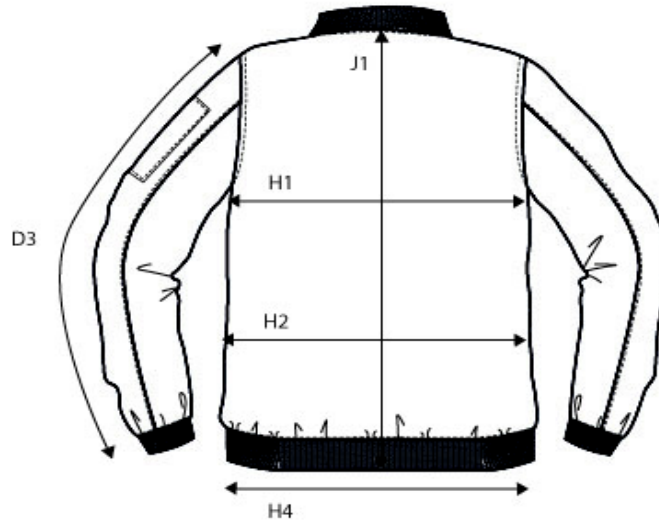

SIZE AND FIT: TRIBECA

**TRIBECA Mens**

Base size: <b>M</b> / Measurement (in cm)	Diagram	S	M	L	XL	XXL	3XL	4XL
CENTRE BACK TO END OF SLEEVE	D2	90,25	<b>92,75</b>	95,25	97,75	100,25	102,75	105,25
SLEEVE LENGTH - from shoulderseam	D3	67	<b>68,75</b>	70,5	72,25	74	75,75	77,5
1/2 CHEST WIDTH at armhole	H1	54	<b>57</b>	60	63	66	69	72
1/2 WAIST	H2	54	<b>57</b>	60	63	66	69	72
1/2 BOTTOM WIDTH	I2	45	<b>48</b>	51	54	57	60	63
FULL LENGTH at centre back	J1	67	<b>69</b>	71	73	75	77	79

**TRIBECA Ladies**

Base size: <b>M</b> / Measurement (in cm)	Diagram	XS	S	M	L	XL	XXL
CENTRE BACK TO END OF SLEEVE	D2	79,5	81	<b>82,5</b>	84	85,5	87
SLEEVE LENGTH - from shoulderseam	D3	61	62	<b>63</b>	64	65	66
1/2 CHEST WIDTH at armhole	H1	48	51	<b>54</b>	57	60	63
1/2 WAIST	H2	46	49	<b>52</b>	55	58	61
1/2 BOTTOM WIDTH	I2	40	43	<b>46</b>	49	52	55
FULL LENGTH at centre back	J1	56	58	<b>60</b>	62	64	66