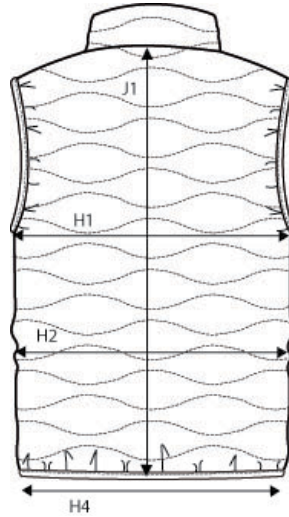

SIZE AND FIT: VERMONT

VERMONT Mens

Base size: M / Measurement (in cm)	Diagram	S	M	L	XL	XXL	3XL	4XL
1/2 CHEST WIDTH at armhole	H1	53	56	59	62	65	68	71
1/2 WAIST WIDTH	H2	51	54	57	60	63	66	69
1/2 BOTTOM WIDTH	H4	47	50	53	56	59	62	65
FULL LENGTH at centre back	J1	69	71	73	75	77	79	81

VERMONT Ladies

Base size: M / Measurement (in cm)	Diagram	XS	S	M	L	XL	XXL	3XL
1/2 CHEST WIDTH at armhole	H1	44	47	50	53	56	59	63
1/2 WAIST	H2	38	41	44	47	50	53	57
1/2 BOTTOM WIDTH	H4	42	45	48	51	54	57	61
FULL LENGTH at centre back	J1	60	62	64	66	68	70	72