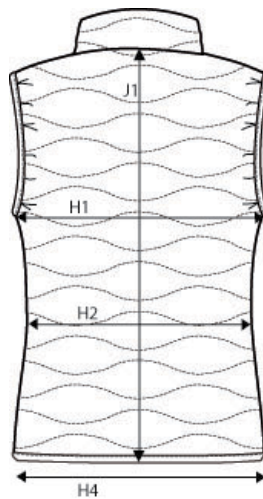

SIZE AND FIT: VERMONT

VERMONT Mens

Base size: M / Measurement (in cm)	Diagram	S	M	L	XL	XXL	3XL	4XL
1/2 CHEST WIDTH at armhole	H1	53	56	59	62	65	68	71
1/2 WAIST WIDTH	H2	51	54	57	60	63	66	69
1/2 BOTTOM WIDTH	H4	47	50	53	56	59	62	65
FULL LENGTH at centre back	J1	69	71	73	75	77	79	81

VERMONT Ladies

Base size: M / Measurement (in cm)	Diagram	XS	S	M	L	XL	XXL	3XL
1/2 CHEST WIDTH at armhole	H1	44	47	50	53	56	59	63
1/2 WAIST	H2	38	41	44	47	50	53	57
1/2 BOTTOM WIDTH	H4	42	45	48	51	54	57	61
FULL LENGTH at centre back	J1	60	62	64	66	68	70	72