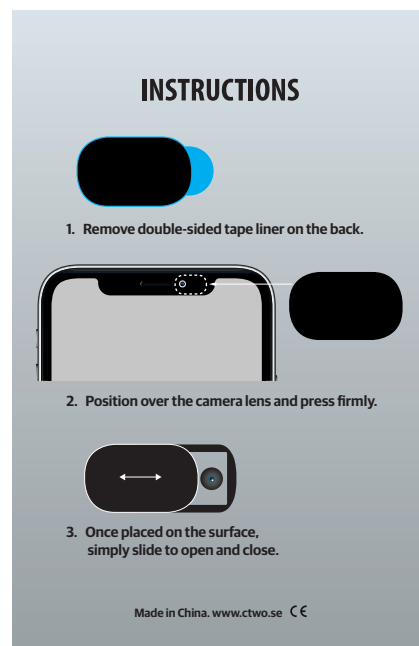

Logo size: X mm

Logo pantone: X

Front when closed

Front when open

Your printed cover will be glued here

Card front

Card back

Max printing area:

----- 15x9 mm full colour

■ 12x7 mm Silk

We take no responsibility in errors not corrected by customer in the artwork. Refer to PANTONE numbers for correct colours. PANTONE max 90% accuracy. Observe that colour appears different on screen and prints. The colours might also be affected by external influences, such as: sun, heat etc.