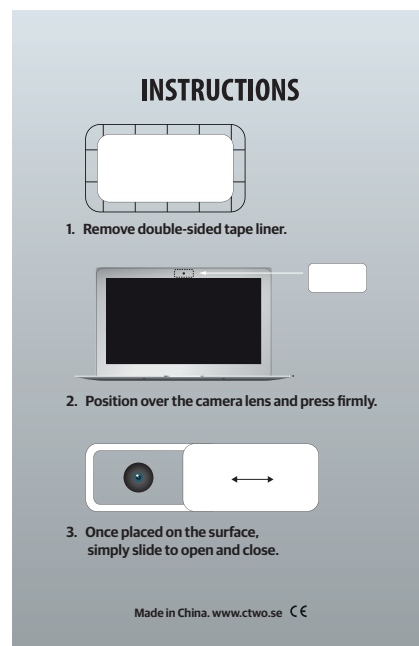

Logo size: X mm

Logo pantone: X

Front when closed

Front when open

Your printed cover will be glued here

Card front

Card back

Max printing area:

----- 18x9 mm

We take no responsibility in errors not corrected by customer in the artwork. Refer to PANTONE numbers for correct colours. PANTONE max 90% accuracy. Observe that colour appears different on screen and prints. The colours might also be affected by external influences, such as: sun, heat etc.