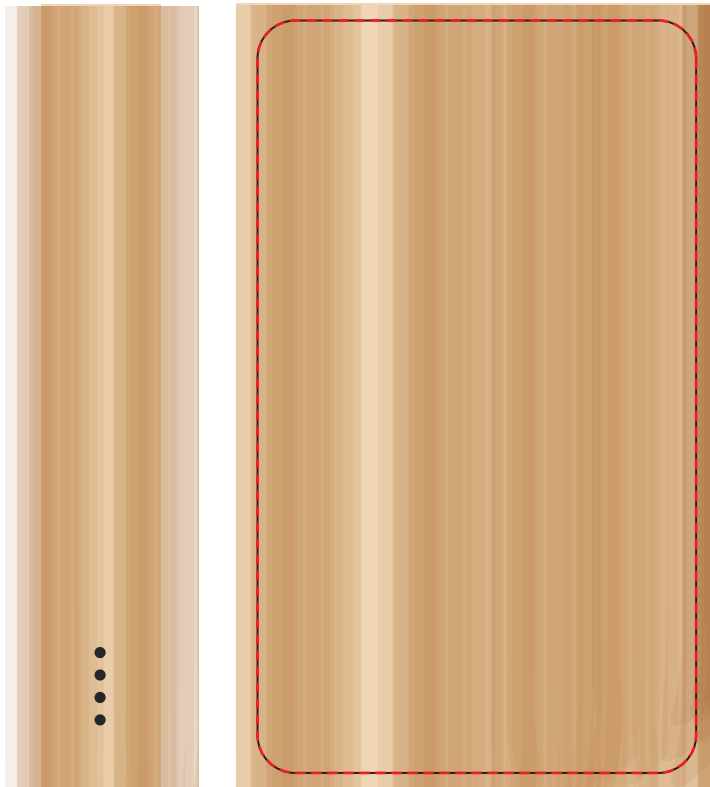

# ART WORK

PO.Number:  
X

Version:  
1

Date:  
2022-

Product name: LED Powerbank Bamboo 10.000mAh  
Product size: 64x104x26 mm  
Product colour: Bamboo  
Logo print way: Engraving  
Logo size: X mm  
Logo pantone: X  
LED light: X

FRONT

BACK

Printing area:  
58x95 mm -----

*Please note: the LED colour in this SIM doesn't represent the real LED light. The given LED colour is only an indication. When the lamp is lit, the colour will decrease in strength.*